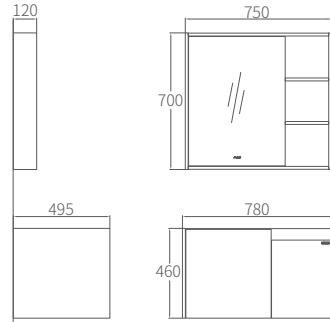

FURNITURE

269 WALL HUNG BATHROOM CABINE 800MM

TECHNICAL DRAWINGS

FEATURES