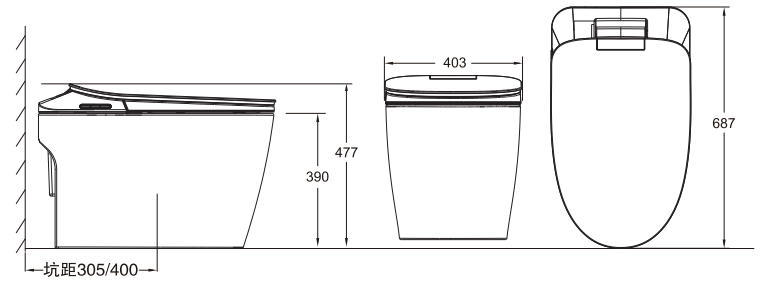

BS91 PRO SERIES

91PRO SERIES SMART TOILET 400MM

DIMENSIONS

Length	685 mm
Width	390 mm
Height	475 mm

COLOURS AND FINISHES

TECHNICAL DRAWINGS

FEATURES