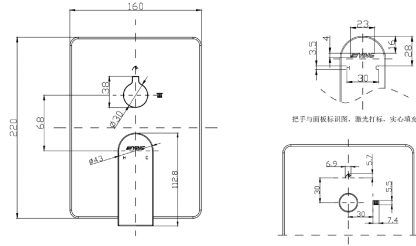

FAUCETS

BUILT-IN SHOWER PANEL & HANDLE(SQUARE)

TECHNICAL DRAWINGS

FEATURES